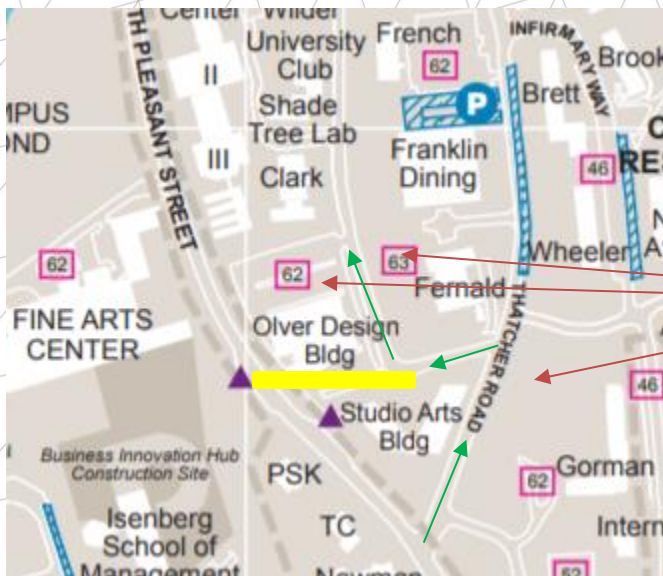

## DIRECTIONS and PARKING

The conference will be held at the Olver Design Building at UMass/Amherst located at 551 North Pleasant Street, Amherst, MA 01003-2901\*

Directions to campus and a campus map can be found here:

<https://www.umass.edu/visitorsctr/directions>

Parking in campus numbered lots is unrestricted on the weekends – avoid any spaces marked “reserved.” The lots closest to the Design Building are located here (if you route to 243 Stockbridge Rd you get close to Lot 62)

Parking near Olver Design Building – take Thatcher Road off North Pleasant Street to access. Follow the green arrows on this diagram... 